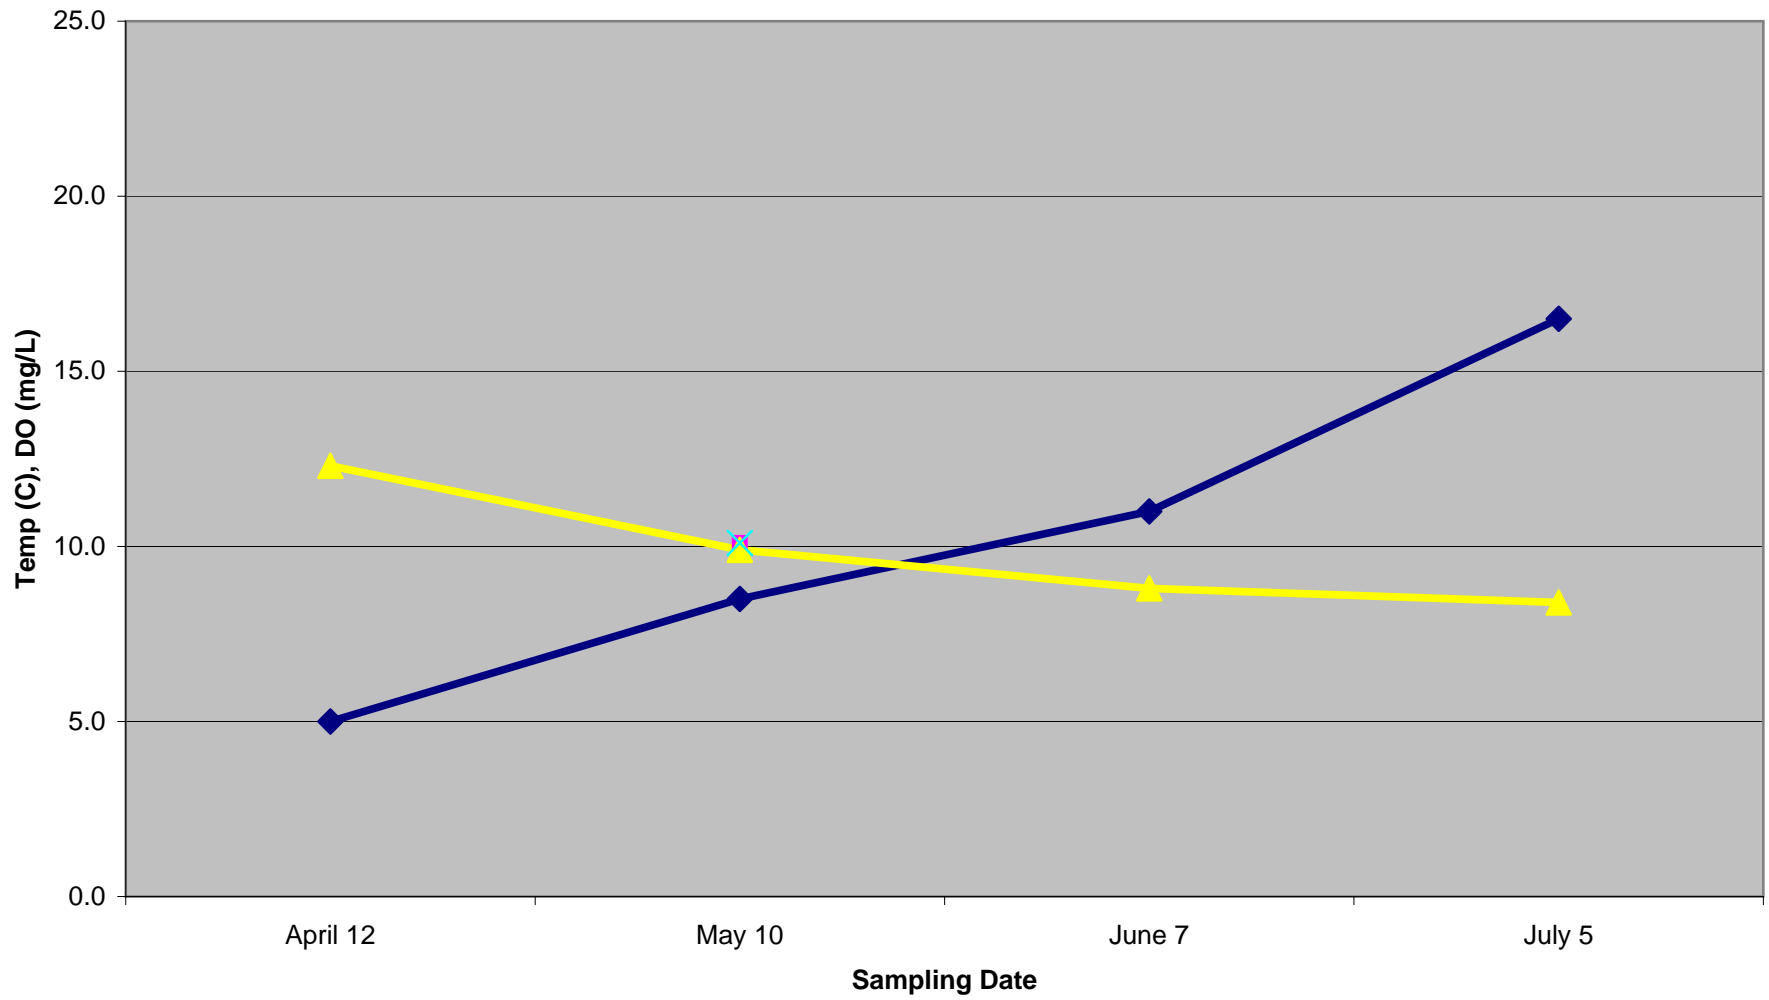

B&M Railroad Trestle - 2008

Legend: Morning Temperature (dark blue line with diamonds), Afternoon Temperature (magenta line with squares), Morning Dissolved Oxygen (yellow line with triangles), Afternoon Dissolved Oxygen (cyan line with crosses)