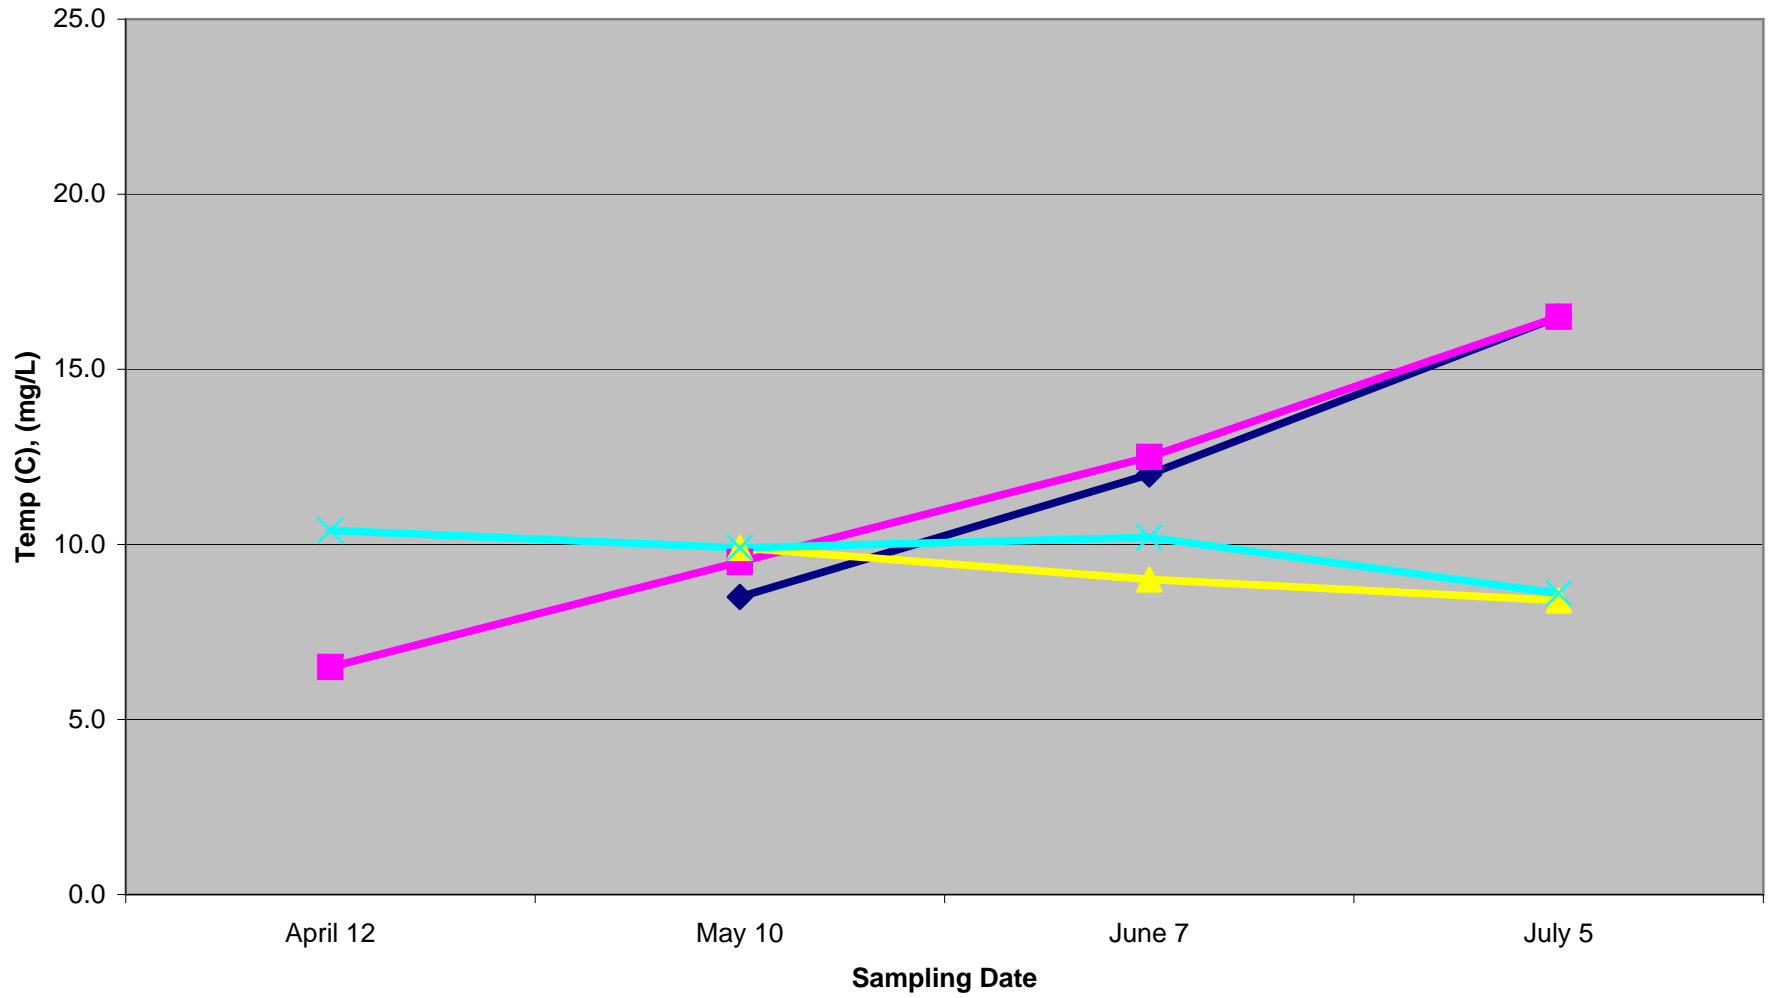

High Head Yacht Club - 2008

◆ Morning Temperature ■ Afternoon Temperature ▲ Morning Dissolved Oxygen ✕ Afternoon Dissolved Oxygen