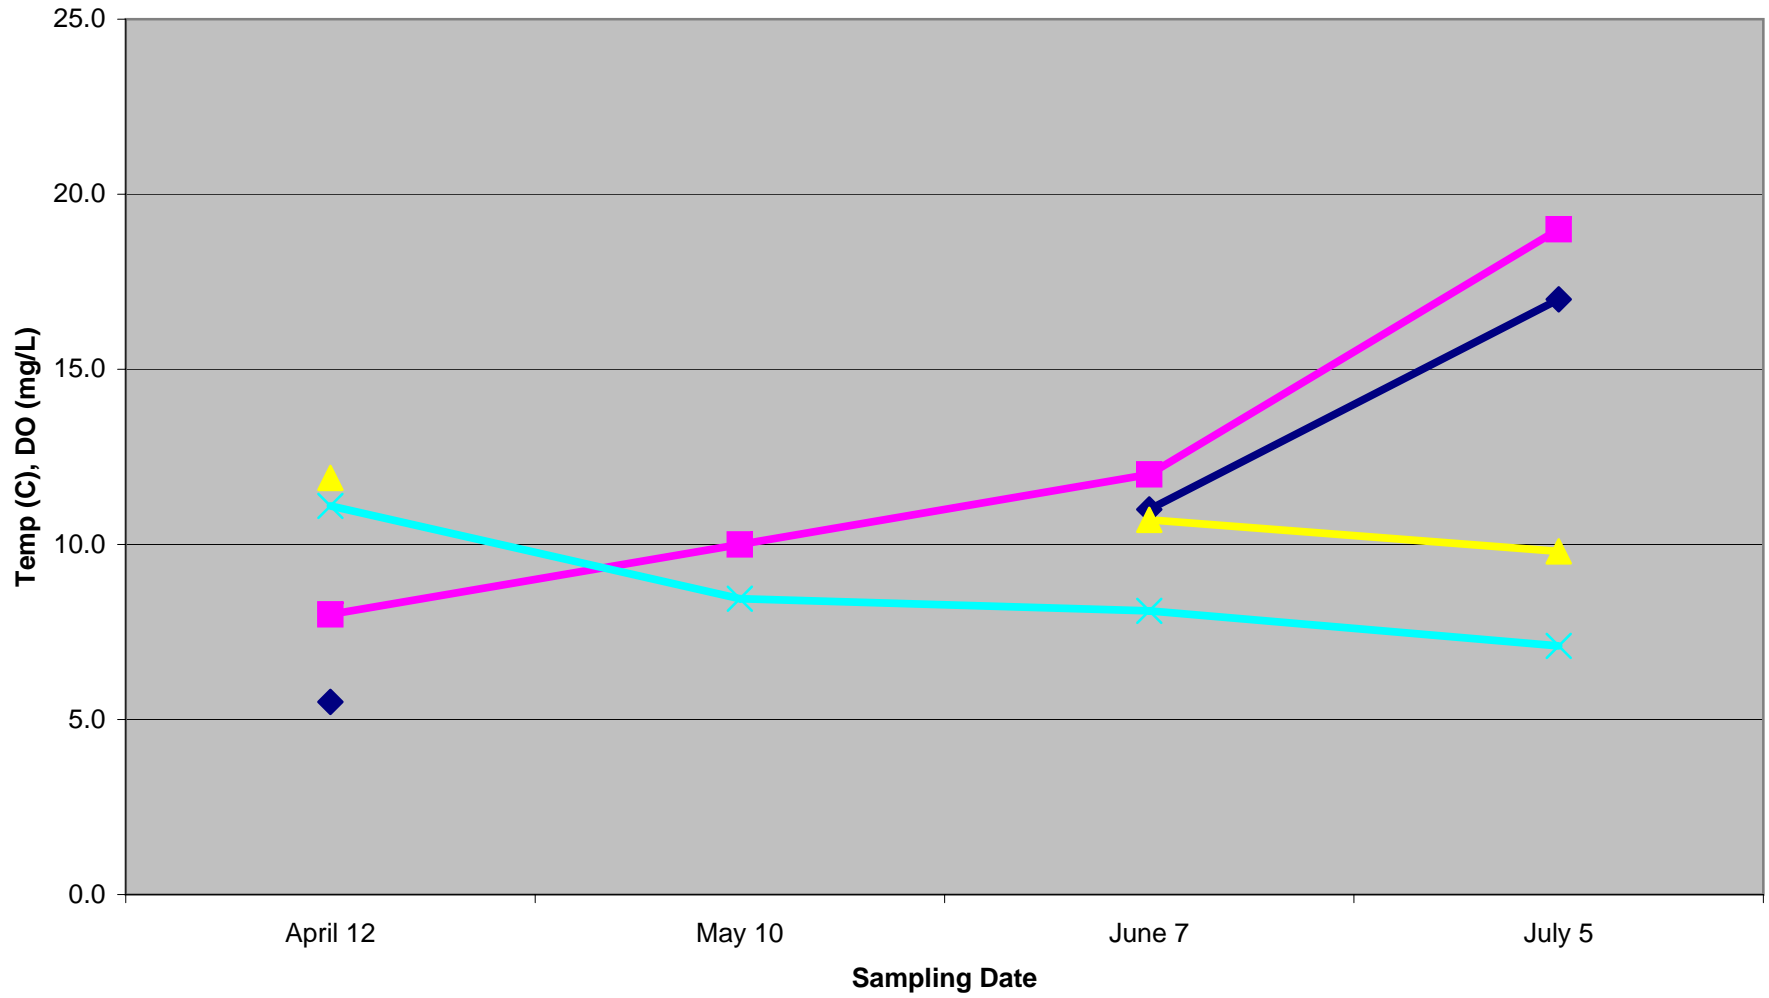

# Lookout Point - 2008

◆ Morning Temperature    ■ Afternoon Temperature    ▲ Morning Dissolved Oxygen    ✕ Afternoon Dissolved Oxygen