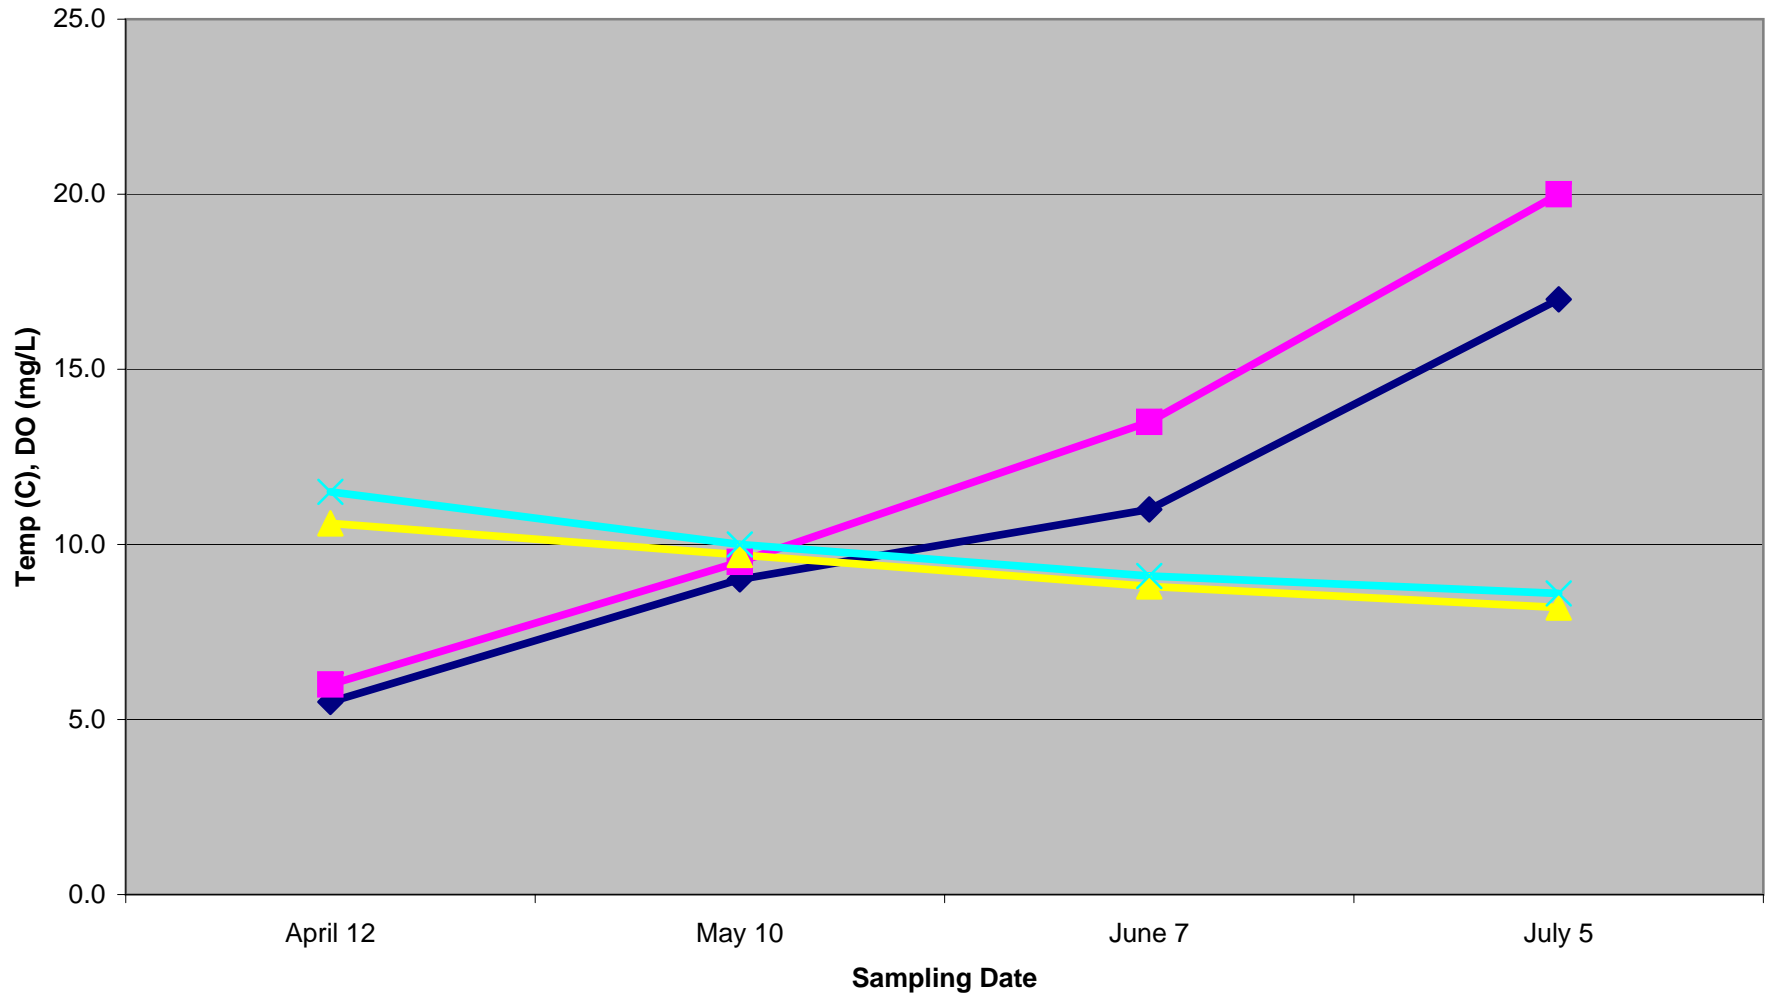

# Mackerel Cove - 2008

◆ Morning Temperature    ■ Afternoon Temperature    ▲ Morning Dissolved Oxygen    ✕ Afternoon Dissolved Oxygen