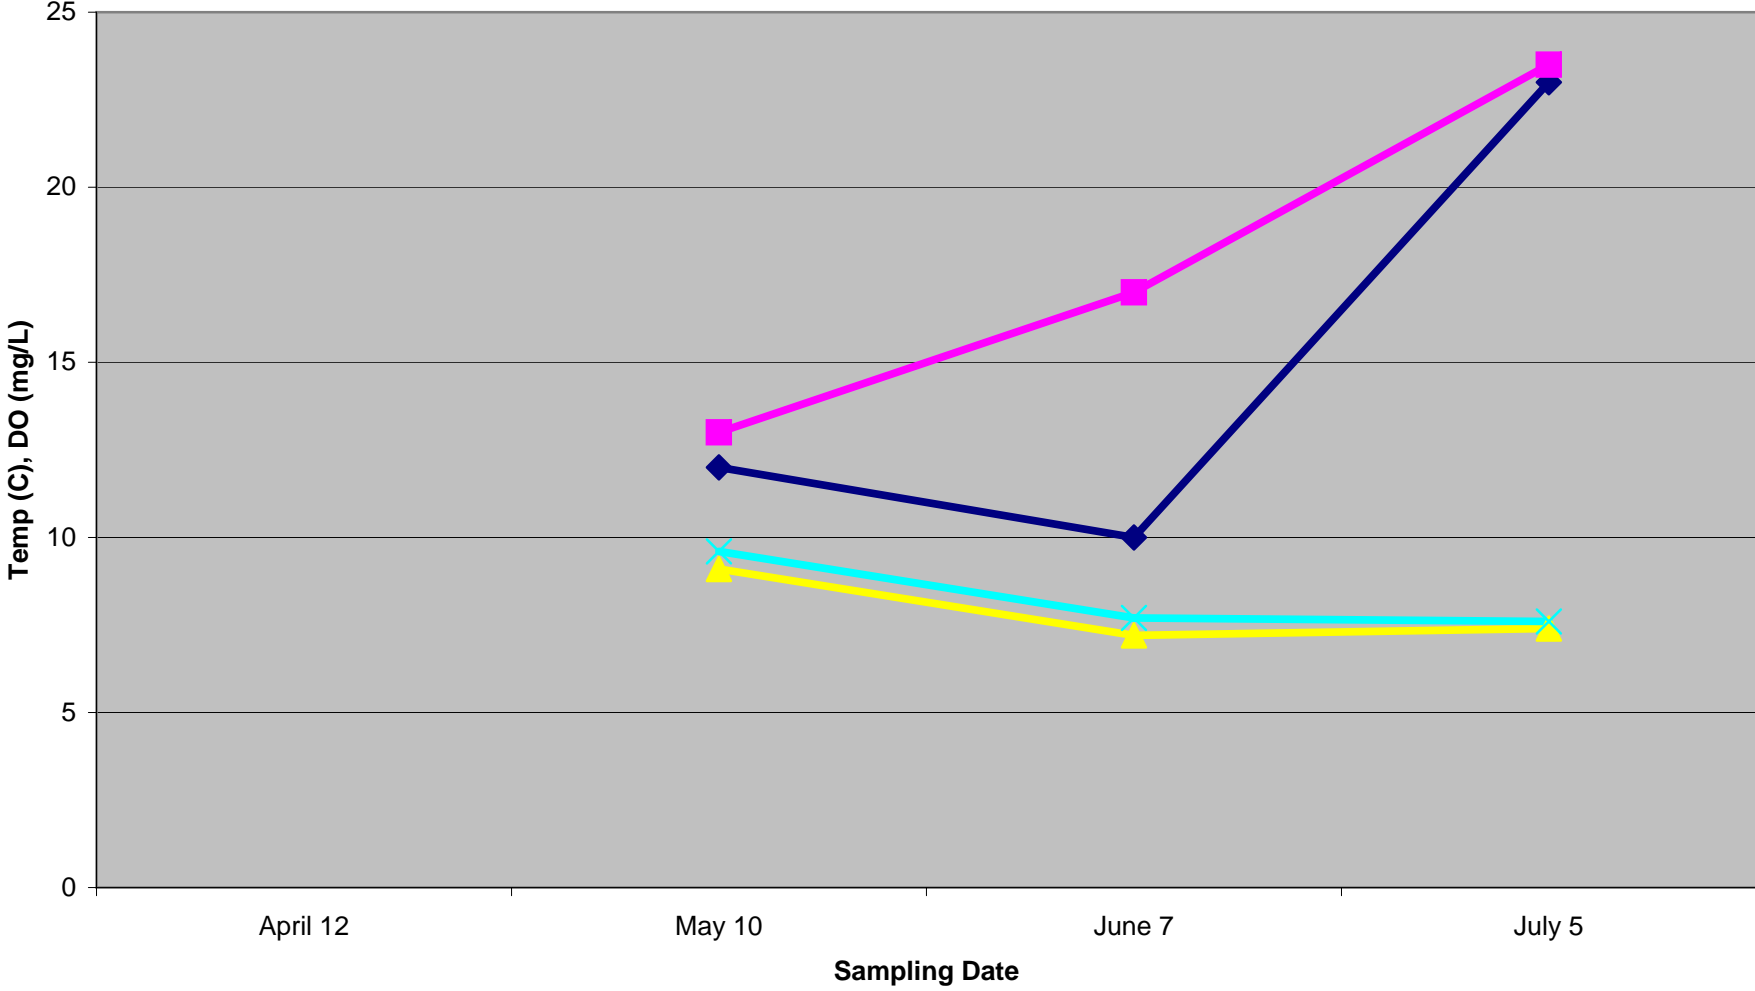

New Meadows Marina - 2008

◆ Morning Temperature ■ Afternoon Temperature ▲ Morning Dissolved Oxygen ✕ Afternoon Dissolved Oxygen