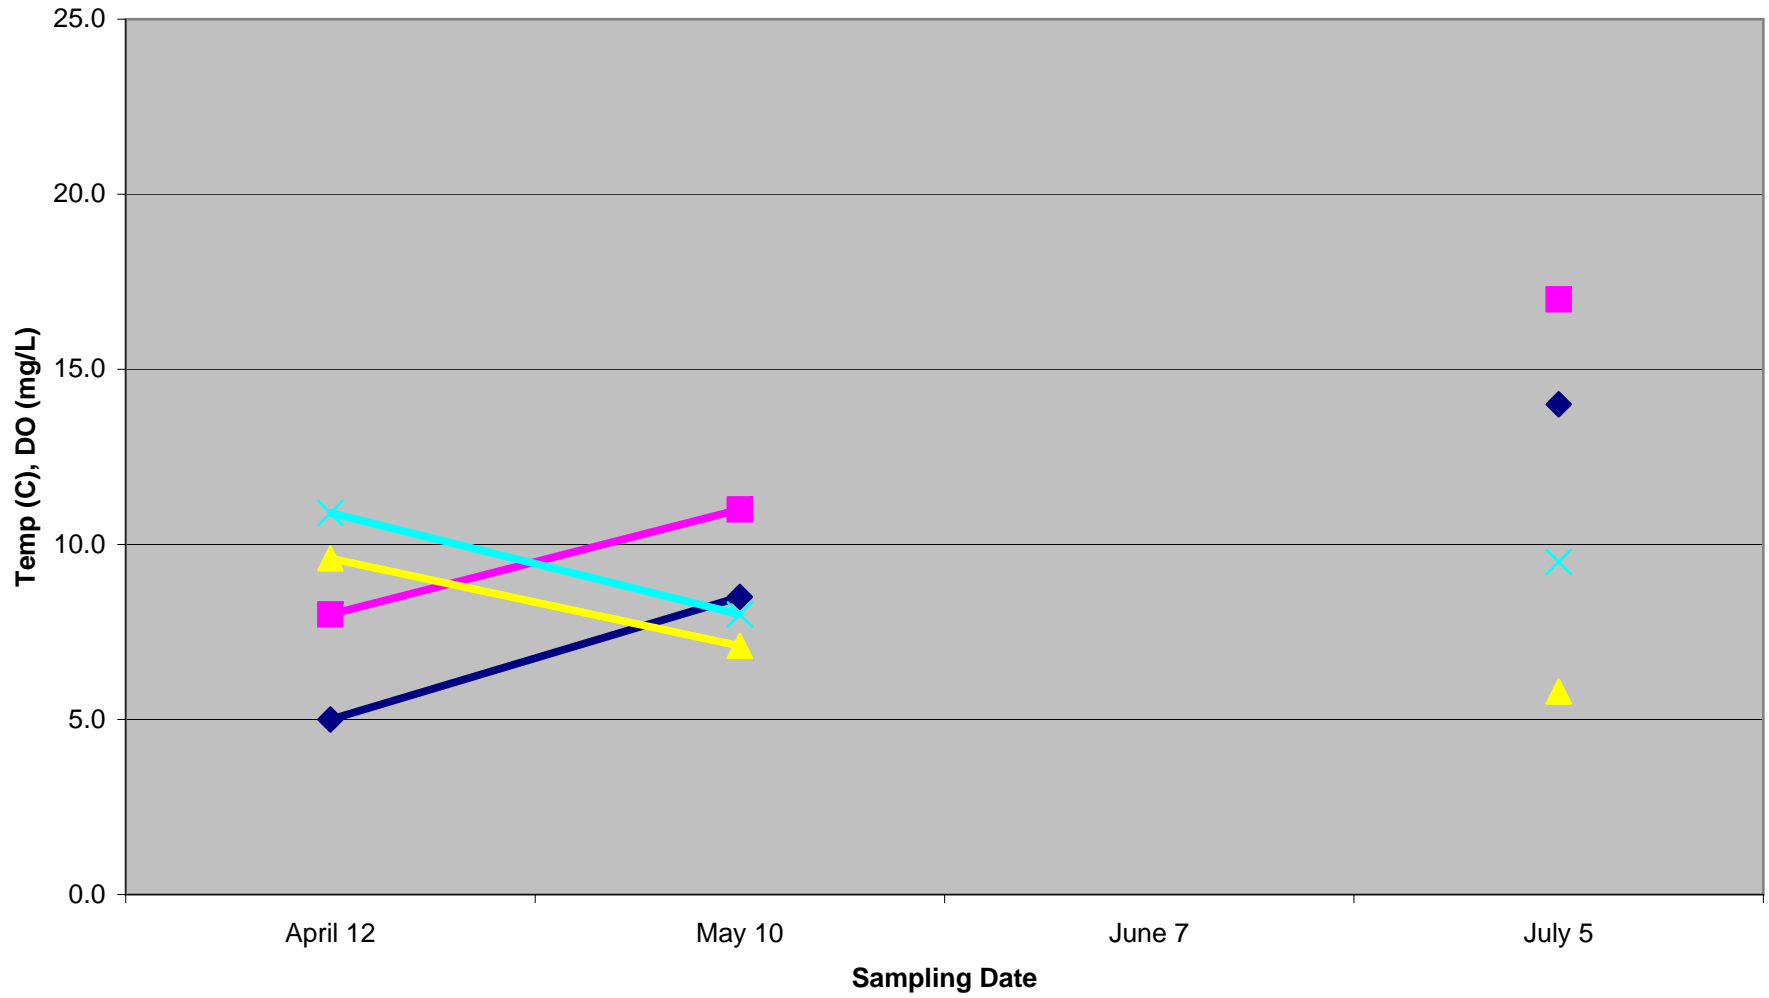

Peabbles Cove - 2008

◆ Morning Temperature ■ Afternoon Temperature ▲ Morning Dissolved Oxygen ✕ Afternoon Dissolved Oxygen