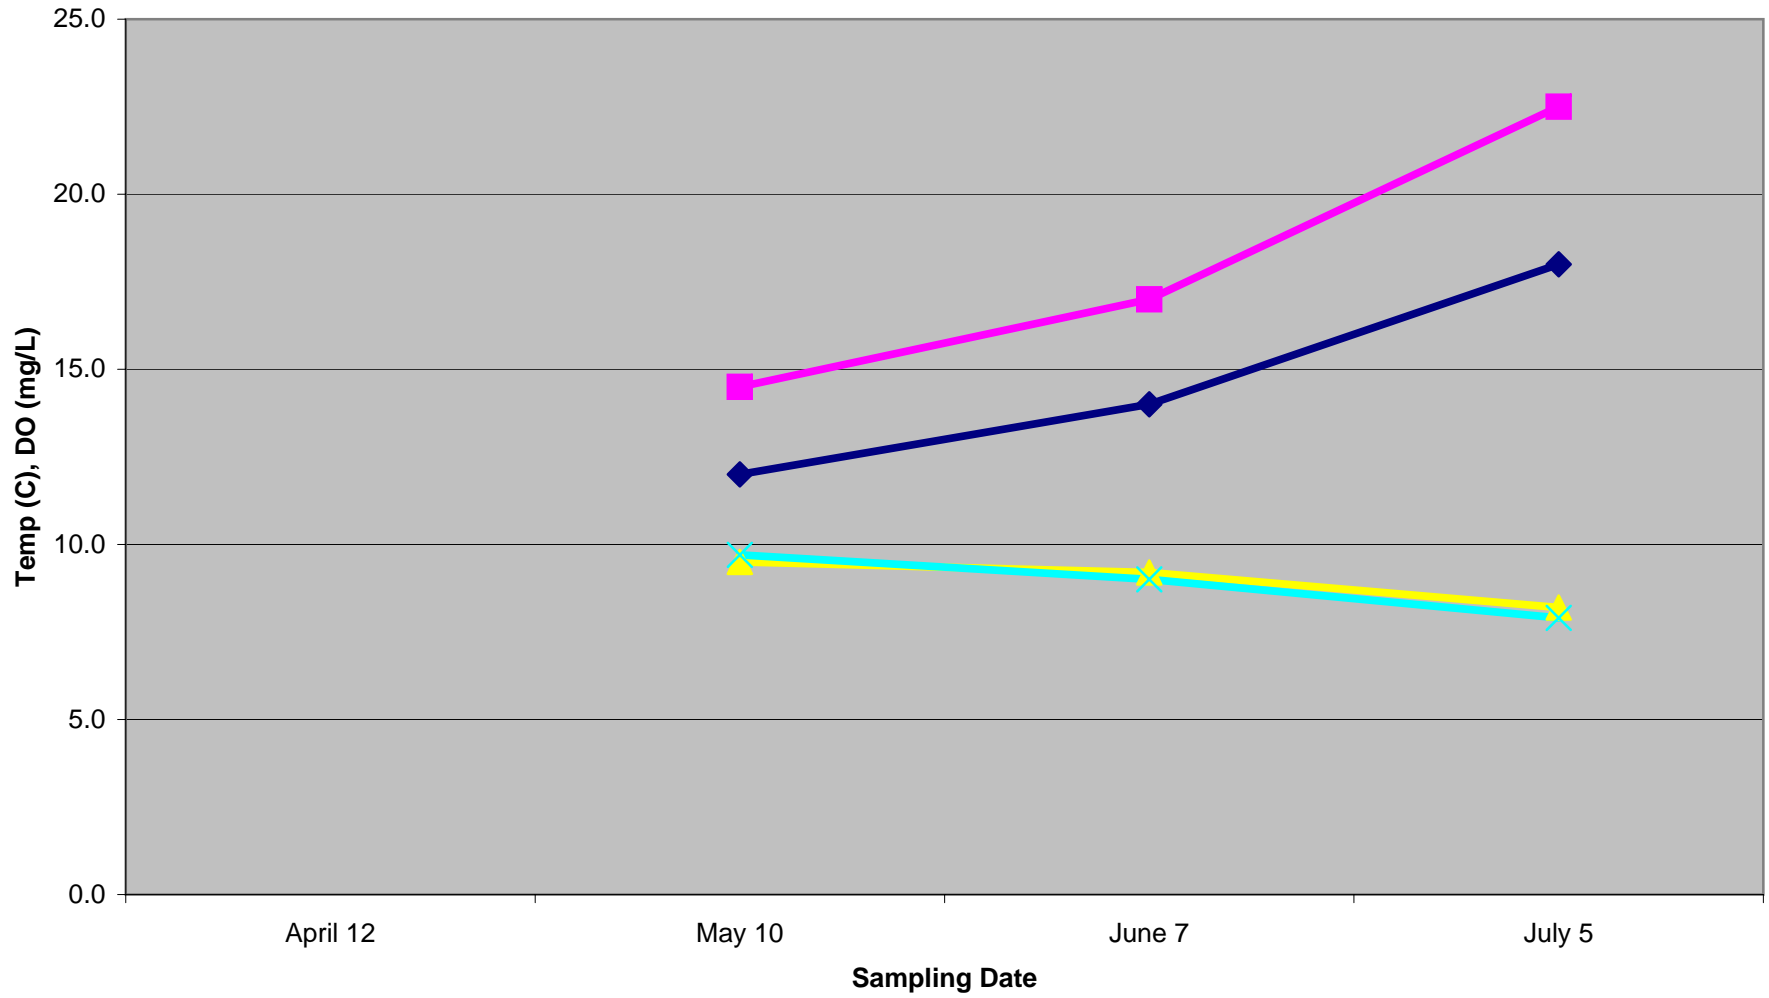

# Royal Yankee Marina - 2008

◆ Morning Temperature    ■ Afternoon Temperature    ▲ Morning Dissolved Oxygen    ✕ Afternoon Dissolved Oxygen