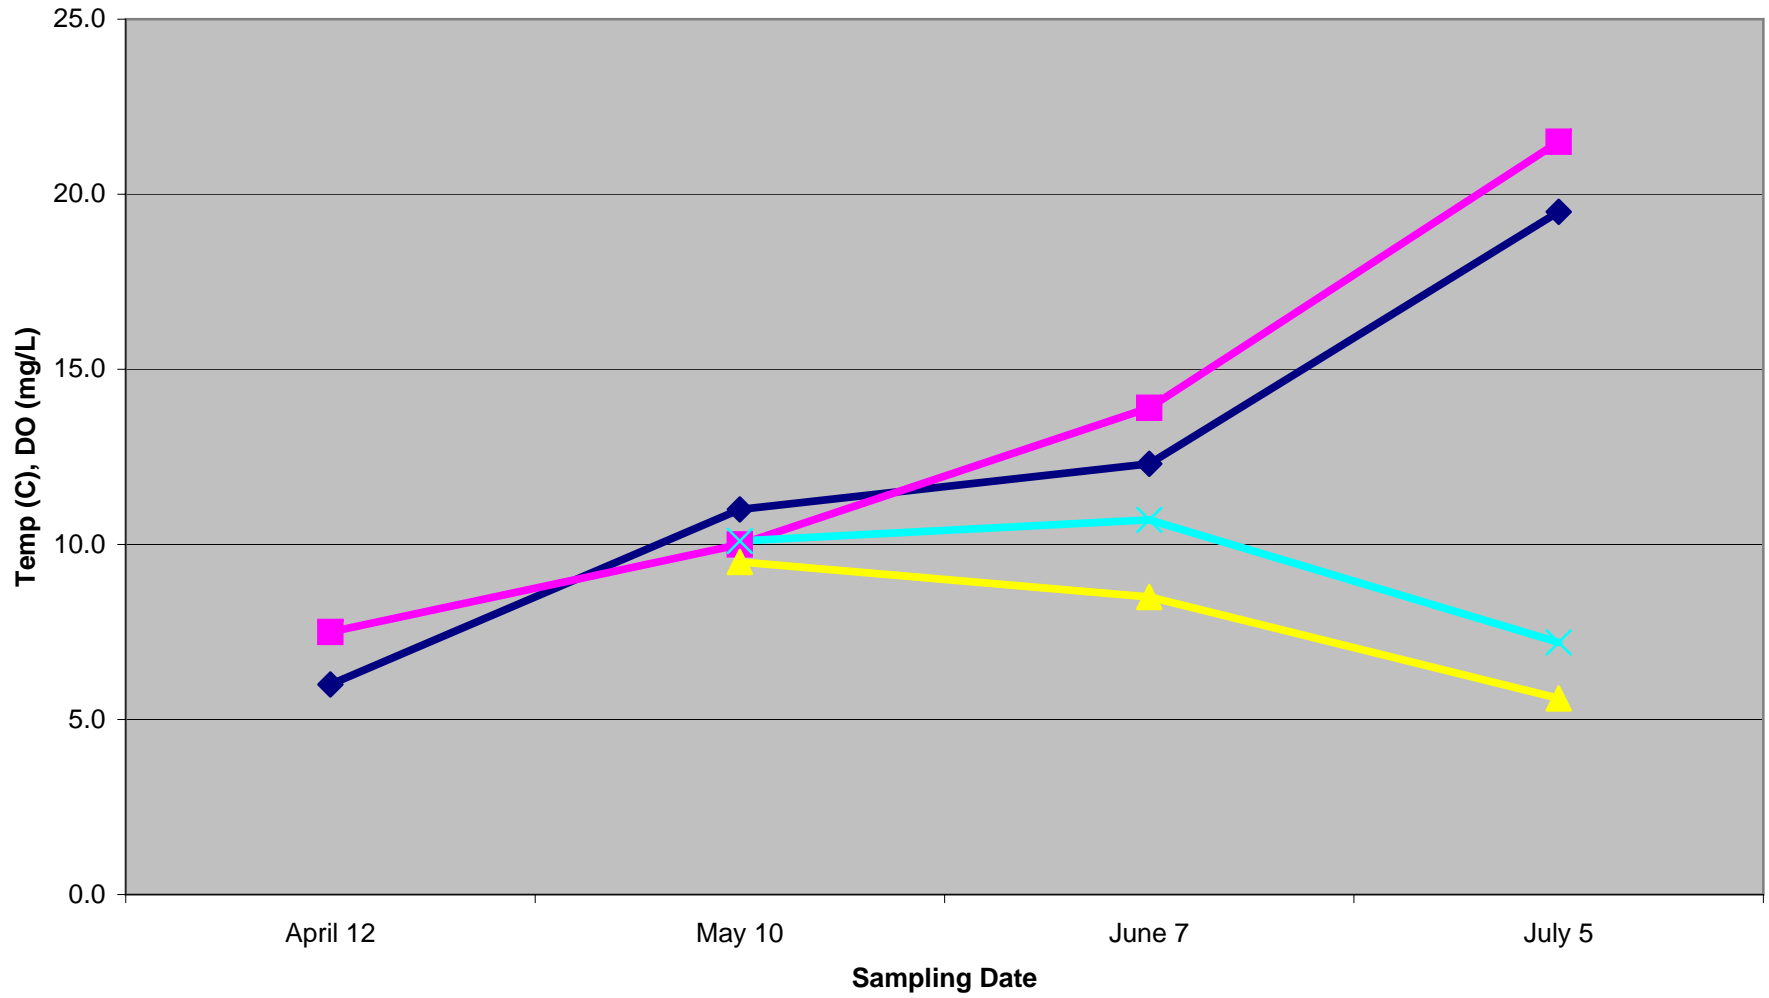

South Freeport Marine - 2008

◆ Morning Temperature ■ Afternoon Temperature ▲ Morning Dissolved Oxygen ✕ Afternoon Dissolved Oxygen