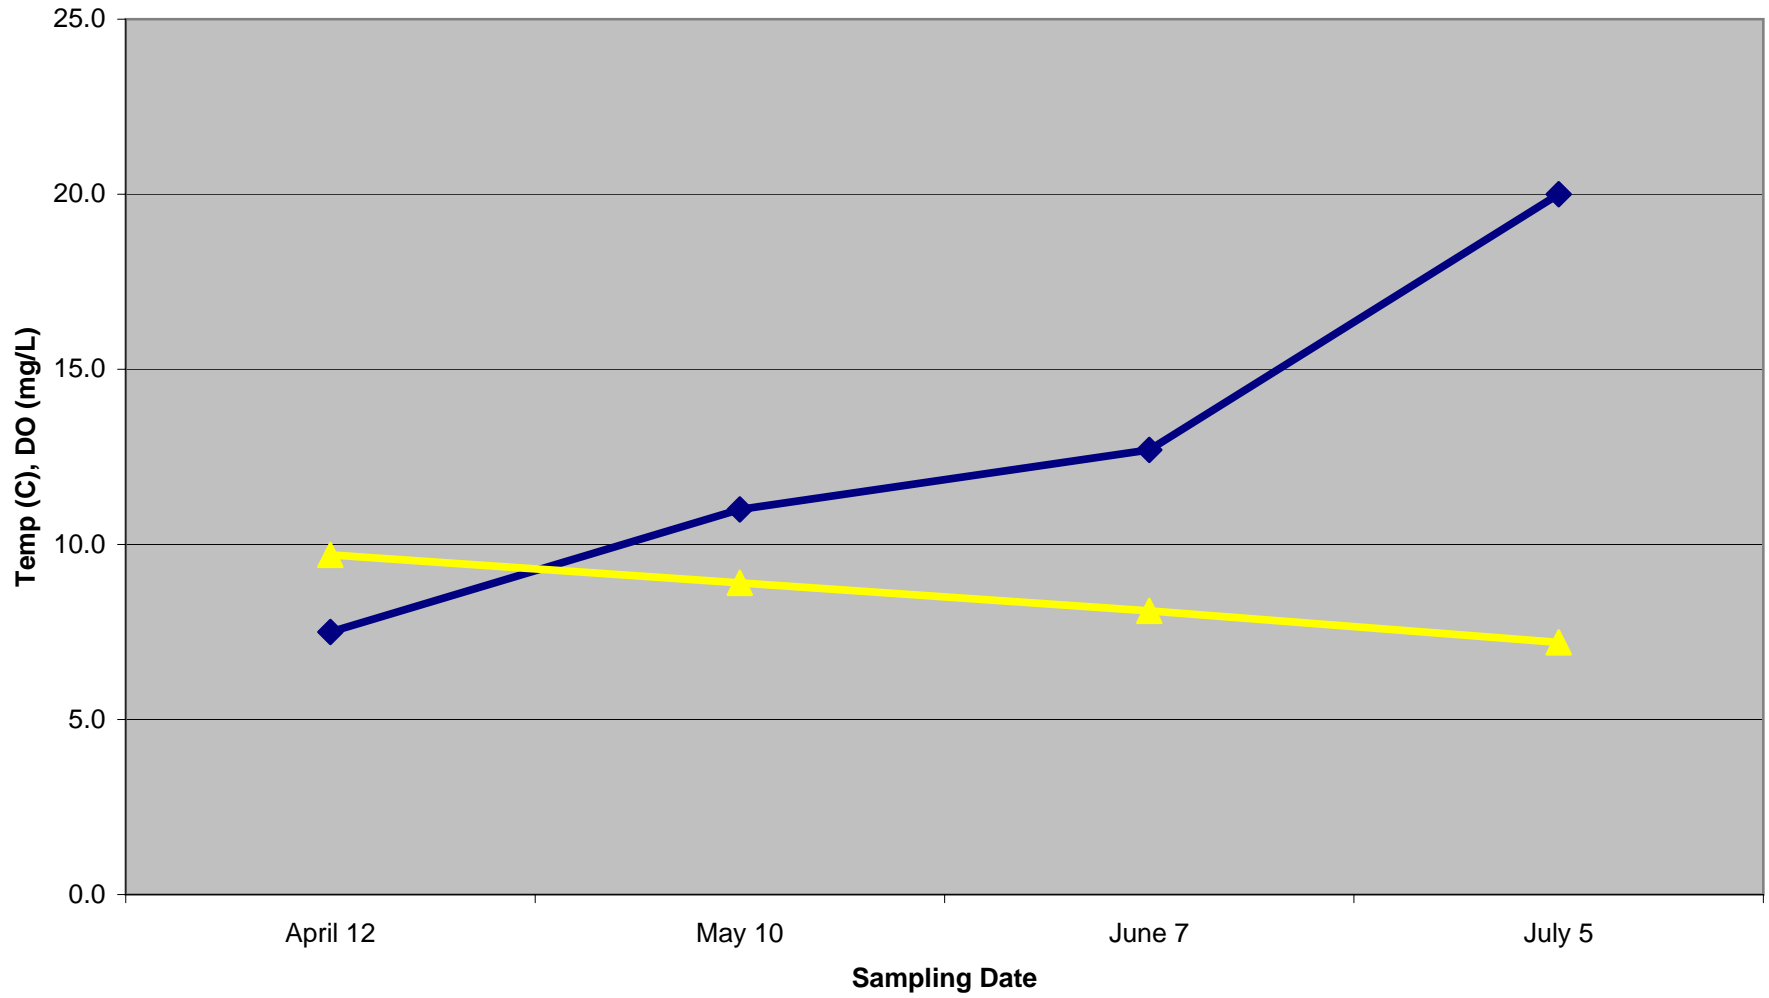

Winter Point - 2008

◆ Morning Temperature ■ Afternoon Temperature ▲ Morning Dissolved Oxygen * Afternoon Dissolved Oxygen